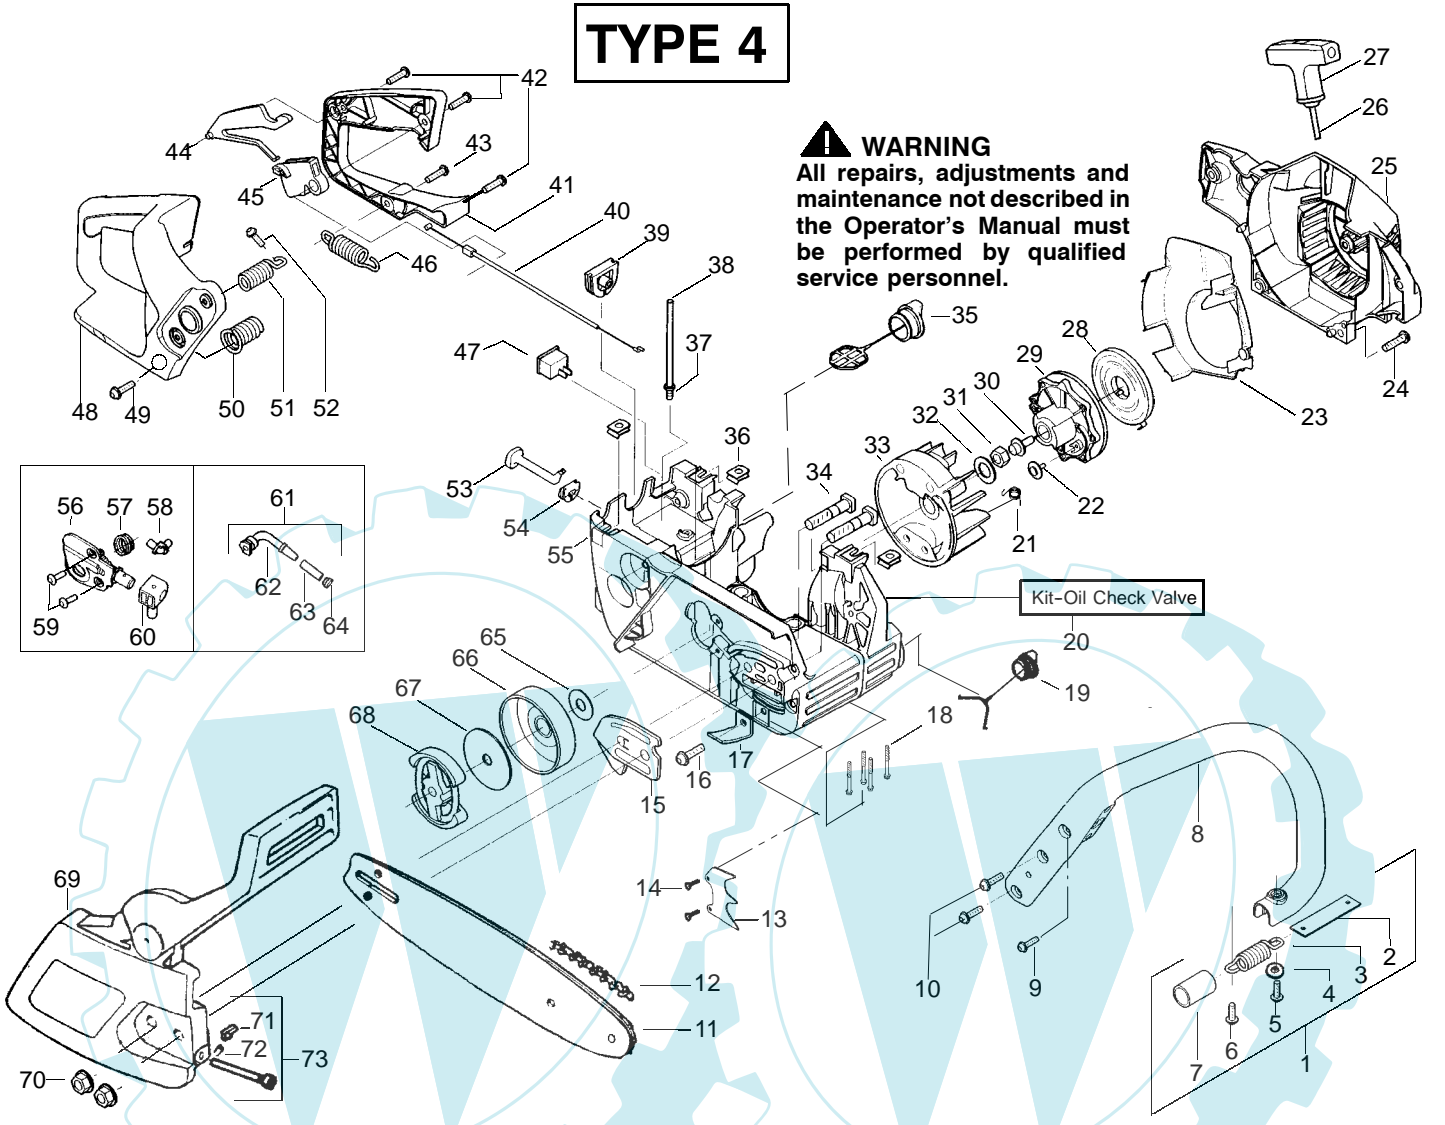

PARTS LIST NO. 530087882		McCULLOCH. PARTS LIST	CHAIN SAW MODEL(S) MAC CAT 335, 435, 440	
DATE 5/12/03	Replaces 87882 - 11/27/02		Note: Illustration may differ from actual model due to design changes	PAGE NO. 4

TYPE 4

Ref.	Part No.	Description	Ref.	Part No.	Description	Ref.	Part No.	Description
1.	530047963	Assy.- Isolator	27.	530056402	Handle- Starter	53.	530047605	Knob- Choke
2.	530047608	Strap- Limiter	28.	530027531	Spring- Recoil	54.	530049005	Grommet- Knob
3.	530042082	Spring- Isolator	29.	530037817	Pulley- Starter	55.	530056596	Assy- Chassis
4.	530015123	Washer	30.	530015920	Screw	56.	530071259	Kit- Oil Pump (Incls. 57,58,60)
5.	530016018	Screw	31.	530016134	Nut- Flywheel	57.	530037820	Gear- Worm Spring
6.	530015843	Screw	32.	530015127	Washer- Flywheel	58.	530049477	Elbow- Oil Pickup
7.	530036142	Sleeve- AV Spring	33.	530039209	Assy- Flywheel	59.	530016064	Screw
8.	530047583	Handle- Front	34.	530016133	Bolt- Bar	60.	530019206	Seal Block
9.	530015940	Screw	35.	530047192	Assy- Fuel Cap	61.	530047663	Assy- Oil Pickup (Incl. 62-64)
10.	530015814	Screw	36.	530015922	Nut- "U"- Type	62.	530038373	Pick-up Oiler
11.	530044896	Bar - 14"	37.	530023877	Fitting- fuel line	63.	530037821	Filter- Oil
12.	538029933	Chain 14"	38.	530069216	Kit- Fuel line (large)	64.	530030189	Plug- Oil Filter
13.	530014381	Kit- Assy Spike (incl. 14)	39.	530047631	Grommet- Cable	65.	530015907	Washer- Thrust
14.	530015805	Screw	40.	530047602	Cable- Throttle	66.	530047061	Assy.- Clutch Drum w/bearing
15.	530038238	Plate- Bar Mounting	41.	530047581	Cover- Rear Handle	67.	530015611	Washer- Clutch
16.	530015814	Screw	42.	530015906	Screw	68.	530014949	Assy. Clutch
17.	530029850	Chain Catcher	43.	530015886	Screw	69.	530054739	Assy- Chain Brake
18.	530016132	Screw	44.	530036098	Lockout- Throttle	70.	530015917	Nut- Bar Mounting
19.	530010846	Assy- Oil Cap	45.	530036097	Trigger- Throttle	71.	530015826	Pin- Retainer
20.	530071666	Kit- Oil Check Valve	46.	530042082	Spring	72.	530038593	Retainer
21.	530023817	Spring- Starter Dog	47.	530069572	Kit- Switch	73.	530069611	Kit- Bar Adjust (incl. 71 & 72)
22.	530016080	Screw	48.	530047582	Handle - Rear			
23.	530055723	Baffle- Air	49.	530015814	Screw			
24.	530015892	Screw	50.	530053274	Assy. Isolator - lower			
25.	530049335	Housing- Fan	51.	530071385	Kit- Isolator (Upper)			
26.	530069232	Kit- Rope	52.	530015875	Screw			

✓ = NEW PART NUMBER FOR THIS IPL

* = REFER TO THE SERVICE REFERENCE INDICATED FOR MORE INFORMATION. (LOCATED AT END OF IPL)