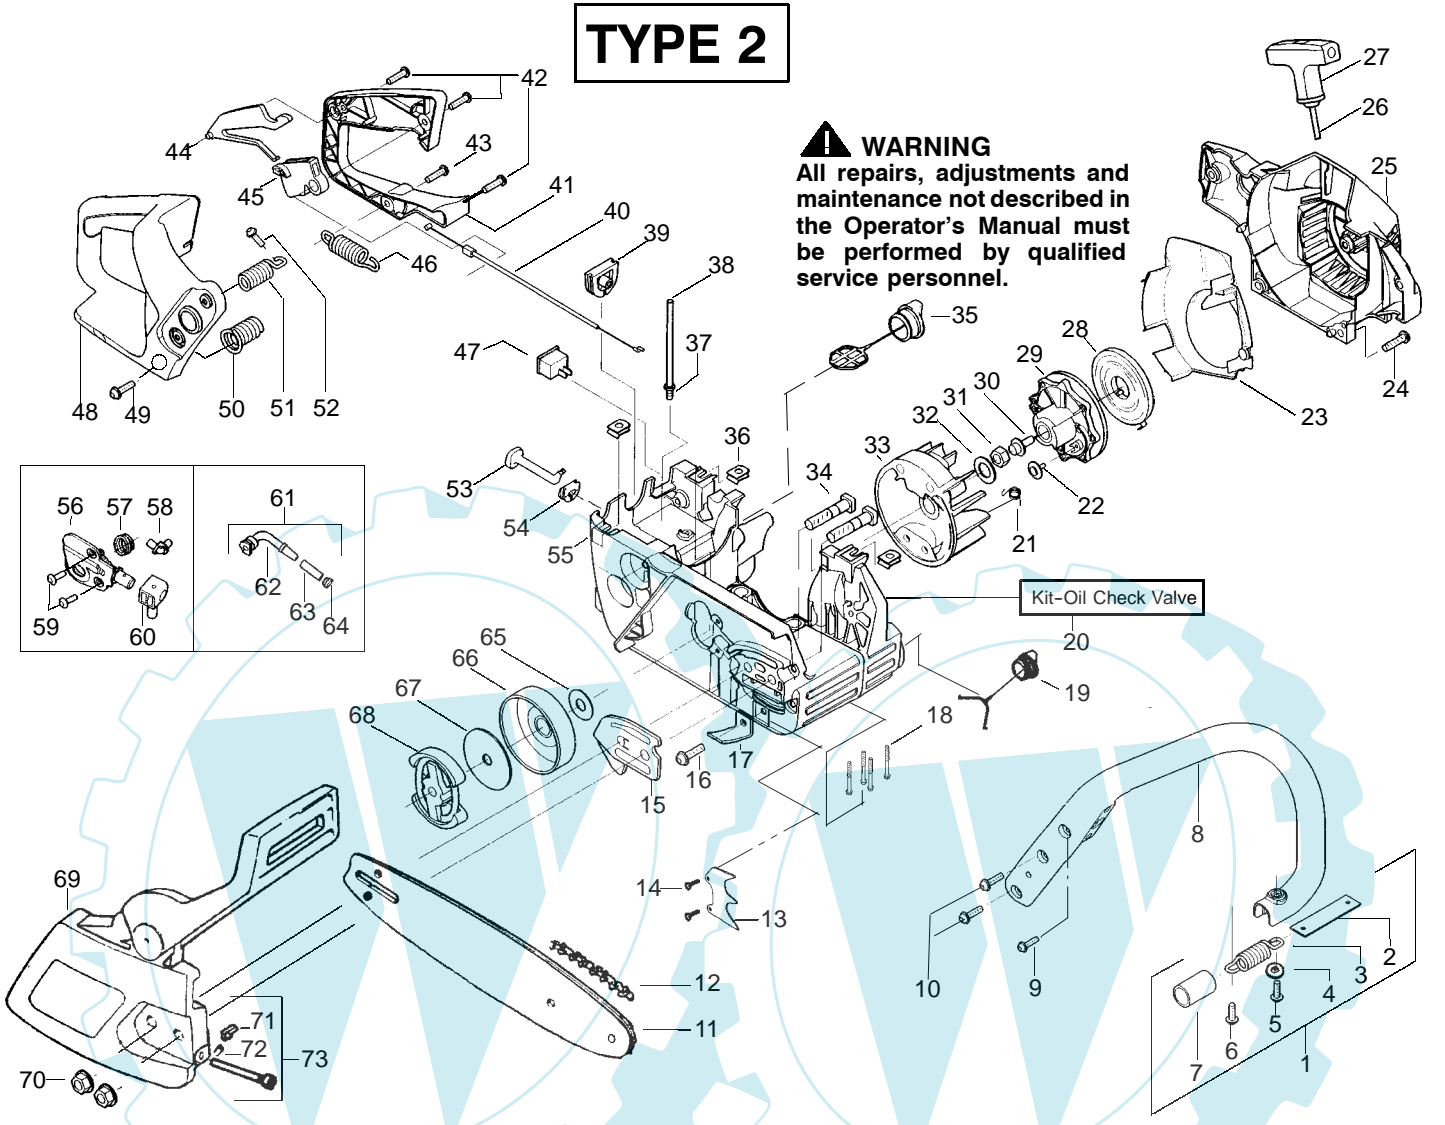

PARTS LIST NO. 530087882		McCULLOCH. PARTS LIST	CHAIN SAW MODEL(S) MAC CAT 335, 435, 440	
DATE 5/12/03	Replaces 87882 - 11/27/02		Note: Illustration may differ from actual model due to design changes	PAGE NO. 2

TYPE 2

WARNING
All repairs, adjustments and maintenance not described in the Operator's Manual must be performed by qualified service personnel.

Ref.	Part No.	Description	Ref.	Part No.	Description	Ref.	Part No.	Description
1.	530047963	Assy.- Isolator	27.	530056402	Handle- Starter	53.	530047605	Knob- Choke
2.	530047608	Strap- Limiter	28.	530027531	Spring- Recoil	54.	530049005	Grommet- Knob
3.	530042082	Spring- Isolator	29.	530037817	Pulley- Starter	55.	530056597	Assy- Chassis
4.	530015123	Washer	30.	530015920	Screw	56.	530071259	Kit- Oil Pump (Incls. 57,58,60)
5.	530016018	Screw	31.	530016134	Nut- Flywheel	57.	530037820	Gear- Worm Spring
6.	530015843	Screw	32.	530015127	Washer- Flywheel	58.	530049477	Elbow- Oil Pickup
7.	530036142	Sleeve- AV Spring	33.	530039209	Assy- Flywheel	59.	530016064	Screw
8.	530047583	Handle- Front	34.	530016133	Bolt- Bar	60.	530019206	Seal Block
9.	530015940	Screw	35.	530047192	Assy- Fuel Cap	61.	530047663	Assy- Oil Pickup (Incl. 62-64)
10.	530015814	Screw	36.	530015922	Nut- "U"- Type	62.	530038373	Pick-up Oiler
11.	530044896	Bar - 14"	37.	530023877	Fitting- fuel line	63.	530037821	Filter- Oil
12.	538029933	Chain 14"	38.	530069216	Kit- Fuel line (large)	64.	530030189	Plug- Oil Filter
13.	530014381	Kit- Assy Spike (incl. 14)	39.	530047631	Grommet- Cable	65.	530015907	Washer- Thrust
14.	530015805	Screw	40.	530047602	Cable- Throttle	66.	530047061	Assy.- Clutch Drum w/bearing
15.	530038238	Plate- Bar Mounting	41.	530047581	Cover- Rear Handle	67.	530015611	Washer- Clutch
16.	530015814	Screw	42.	530015906	Screw	68.	530014949	Assy. Clutch
17.	530029850	Chain Catcher	43.	530015886	Screw	69.	530054736	Assy- Chain Brake
18.	530016132	Screw	44.	530036098	Lockout- Throttle	70.	530015917	Nut- Bar Mounting
19.	530010846	Assy- Oil Cap	45.	530036097	Trigger- Throttle	71.	530015826	Pin- Retainer
20.	530071666	Kit- Oil Check Valve	46.	530042082	Spring	72.	530038593	Retainer
21.	530023817	Spring- Starter Dog	47.	530069572	Kit- Switch	73.	530069611	Kit- Bar Adjust (incl. 71 & 72)
22.	530016080	Screw	48.	530047582	Handle - Rear			
23.	530055723	Baffle- Air	49.	530015814	Screw			
24.	530015892	Screw	50.	530053274	Assy. Isolator - lower			
25.	530054175	Housing- Fan	51.	530071385	Kit- Isolator (Upper)			
26.	530069232	Kit- Rope	52.	530015875	Screw			

✓ = NEW PART NUMBER FOR THIS IPL

* = REFER TO THE SERVICE REFERENCE INDICATED FOR MORE INFORMATION. (LOCATED AT END OF IPL)