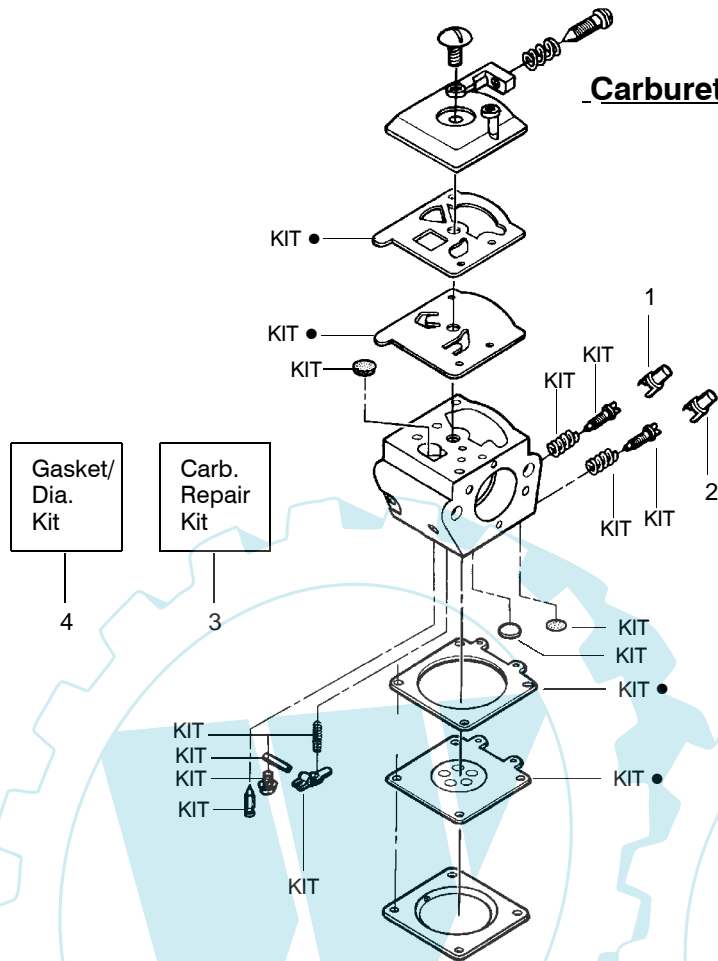

PARTS LIST NO. 530087882		McCULLOCH. PARTS LIST	CHAIN SAW MODEL(S) MAC CAT 335, 435, 440	
DATE 5/12/03	Replaces 87882 - 11/27/02		Note: Illustration may differ from actual model due to design changes	PAGE NO. 9

Carburetor Assembly – WT-391 – #530069722

Ref.	Part No.	Description
1.	530038479	Limiter Cap-High
2.	530038478	Limiter Cap-Low
3.	530069826	Carburetor Repair Kit (KIT= Indicates Contents) & Includes Limiter Caps
4.	530069844	Gasket/Diaphragm Kit (● = Indicates Contents)

Kit - Carburetor Assembly No. 530071621 - WT-625

Note: No Repair kits are available for this carburetor, please order the complete assembly part number 530-071621 - WT-625