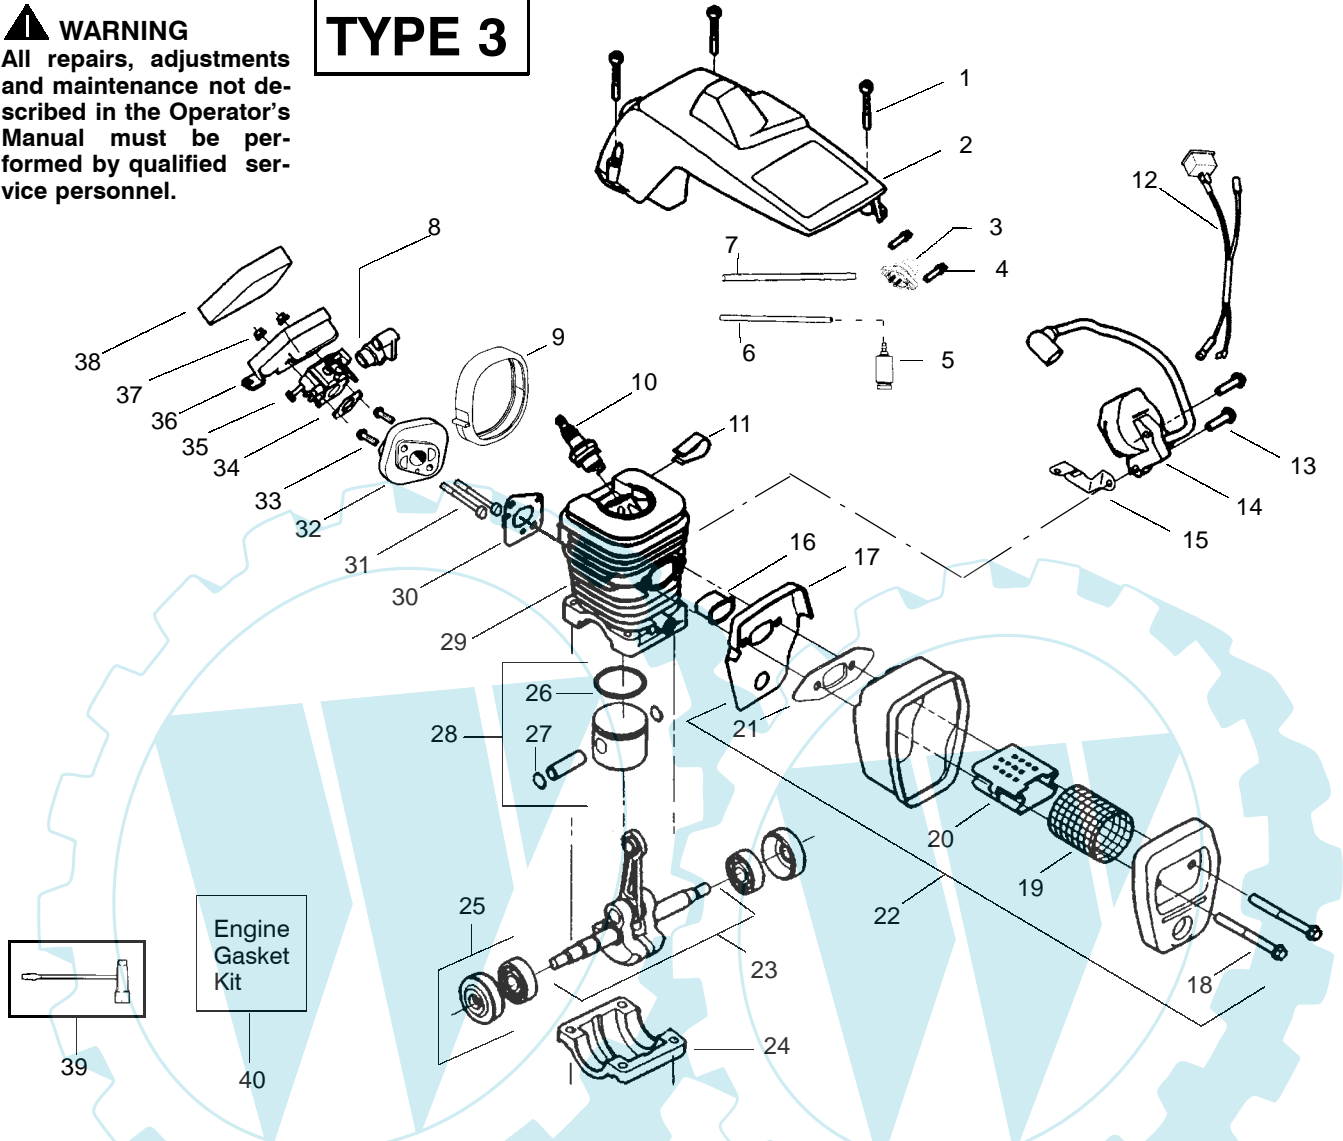

PARTS LIST NO. 530087882		McCULLOCH. PARTS LIST	CHAIN SAW MODEL(S) MAC CAT 335, 435, 440	
DATE 5/12/03	Replaces 87882 - 11/27/02		Note: Illustration may differ from actual model due to design changes	PAGE NO. 7

WARNING
All repairs, adjustments and maintenance not described in the Operator's Manual must be performed by qualified service personnel.

TYPE 3

Ref.	Part No.	Description	Ref.	Part No.	Description	Ref.	Part No.	Description
1.	530016153	Screw	19.	530036103	Screen-Spark	36.	530047604	Housing-Air Filter
2.	530056966	Shield-Cylinder	20.	530037813	Diffuser-Muffler	37.	530016101	Nut
3.	530047213	Assy-Air Purge	21.	530069608	Gasket-Muffler (kit)	38.	530037793	Air Filter - Foam
4.	530015780	Screw	22.	530047207	Assy-Muffler (Incl. 17-21)	39.	530031135	Wrench-Bar
5.	530095646	Assy-Fuel Pick-up	23.	530047062	Assy-Crankshaft	40.	530069608	Kit-Engine Gasket (incl. 34,30,21)
6.	530069247	Kit-Line Purge/Carb. (Small Dia)	24.	530037935	Cap-Crankcase			
7.	530069216	Kit-Line Purge/Tank (large line)	25.	530056363	Assy-Seal & Bearing			
8.	530035526	Grommet-Carb Adjust.	26.	530038729	Ring-Piston			
9.	530054144	Seal-Carb Adapter	27.	530015697	Retainer - Piston Pin			
10.	952030150	Spark Plug (RCJ-7Y)	28.	530071408	Kit-Piston - (incl. 26-27)			
11.	530016136	Clip-High Tension Lead	29.	530012411	Cylinder			
12.	530049117	Assy-Wire Harness (includes switch)	30.	530069608	Gasket-Carb. Adapter (kit)			
13.	530015814	Screw	31.	530016187	Screw			Not Shown
14.	530039198	Module-Ignition	32.	530049700	Carb. Adapter	530163664		Manual- (Scan)
15.	530047442	Strap-Ground	33.	530016386	Screw	530163665		Manual - (Euro I)
16.	530037652	Insulator-Heat	34.	530069608	Carb. Gasket (kit)	530163666		Manual - (Euro II)
17.	530049870	Back Plate-Muffler	35.	---	Kit-Carburetor (WT-625)	530054781		Decal-Warning
18.	530016132	Screw	35.	530071621				

✓ = NEW PART NUMBER FOR THIS IPL   ★ = REFER TO THE SERVICE REFERENCE INDICATED FOR MORE INFORMATION. (LOCATED AT END OF IPL)