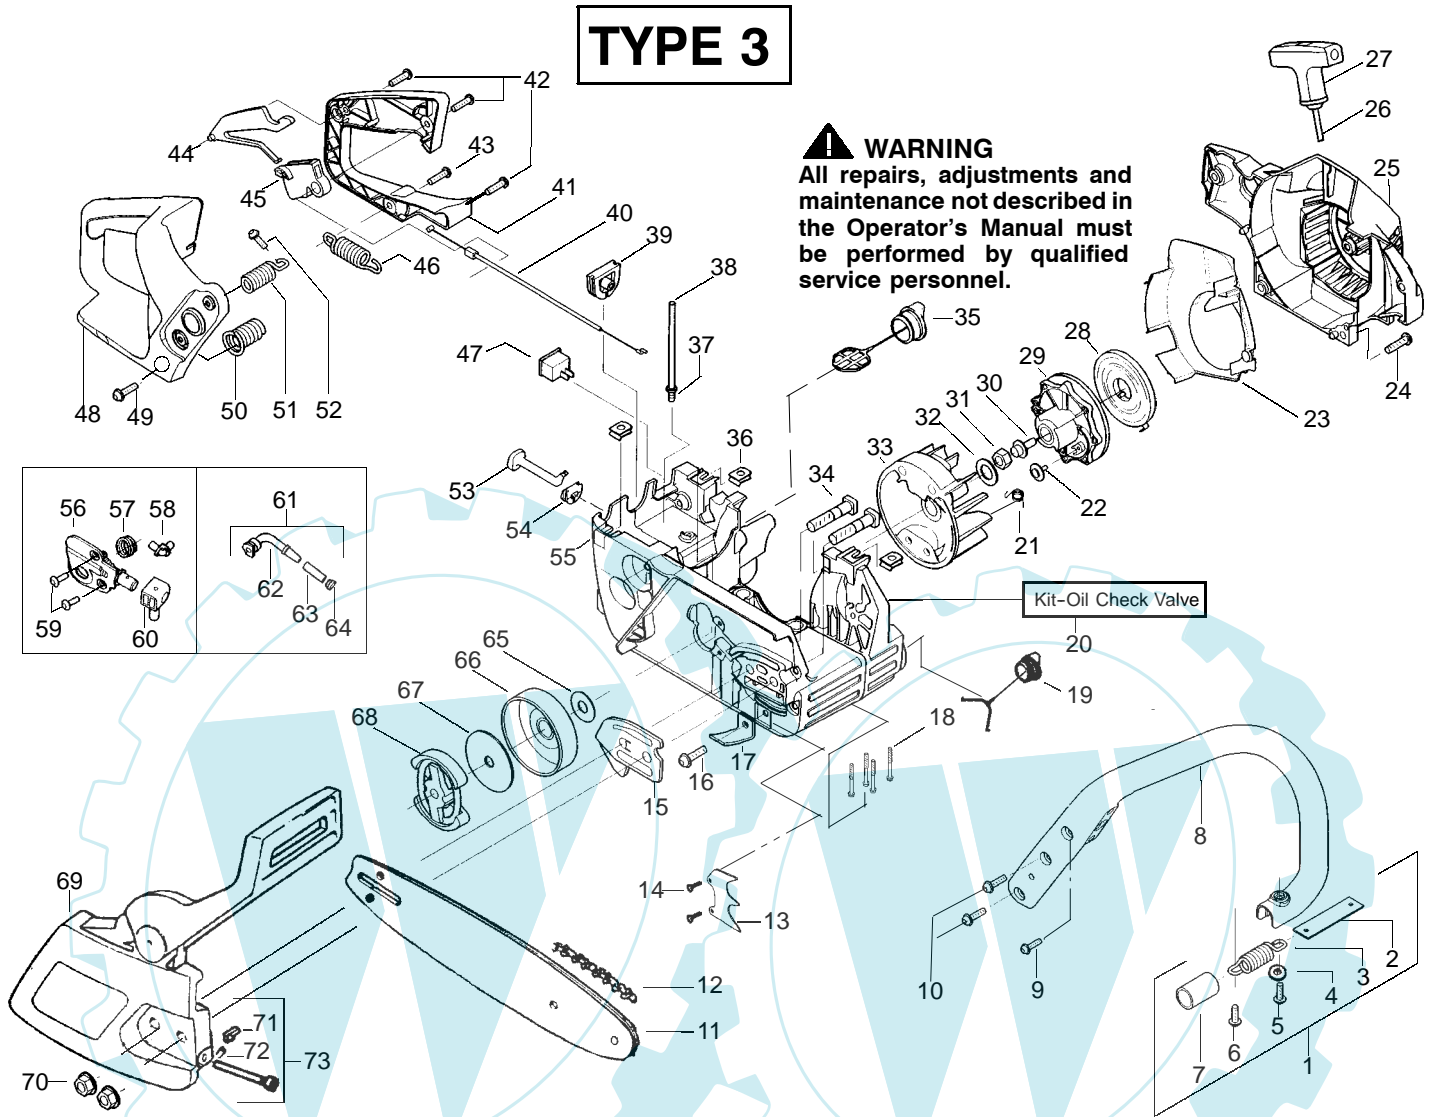

PARTS LIST NO. 530087882		McCULLOCH. PARTS LIST	CHAIN SAW MODEL(S) MAC CAT 335, 435, 440	
DATE 5/12/03	Replaces 87882 - 11/27/02		Note: Illustration may differ from actual model due to design changes	PAGE NO. 3

TYPE 3

⚠ WARNING
All repairs, adjustments and maintenance not described in the Operator's Manual must be performed by qualified service personnel.

Ref.	Part No.	Description	Ref.	Part No.	Description	Ref.	Part No.	Description
1.	530047963	Assy.-Isolator	27.	530056402	Handle- Starter	53.	530047605	Knob- Choke
2.	530047608	Strap- Limiter	28.	530027531	Spring- Recoil	54.	530049005	Grommet- Knob
3.	530042082	Spring- Isolator	29.	530037817	Pulley- Starter	55.	530056597	Assy- Chassis
4.	530015123	Washer	30.	530015920	Screw	56.	530071259	Kit- Oil Pump (Incls. 57,58,60)
5.	530016018	Screw	31.	530016134	Nut- Flywheel	57.	530037820	Gear- Worm Spring
6.	530015843	Screw	32.	530015127	Washer- Flywheel	58.	530049477	Elbow- Oil Pickup
7.	530036142	Sleeve- AV Spring	33.	530039209	Assy- Flywheel	59.	530016064	Screw
8.	530047583	Handle- Front	34.	530016133	Bolt- Bar	60.	530019206	Seal Block
9.	530015940	Screw	35.	530047192	Assy- Fuel Cap	61.	530047663	Assy- Oil Pickup (Incl. 62-64)
10.	530015814	Screw	36.	530015922	Nut- "U"- Type	62.	530038873	Pick- up Oiler
11.	530044896	Bar - 14"	37.	530023877	Fitting- fuel line	63.	530037821	Filter- Oil
12.	538029933	Chain 14"	38.	530069216	Kit- Fuel line (large)	64.	530030189	Plug- Oil Filter
13.	530014381	Kit- Assy Spike (incl. 14)	39.	530047631	Grommet- Cable	65.	530015907	Washer- Thrust
14.	530015805	Screw	40.	530047602	Cable- Throttle	66.	530047061	Assy.- Clutch Drum w/bearing
15.	530038238	Plate- Bar Mounting	41.	530047581	Cover- Rear Handle	67.	530015611	Washer- Clutch
16.	530015814	Screw	42.	530015906	Screw	68.	530014949	Assy. Clutch
17.	530029850	Chain Catcher	43.	530015886	Screw	69.	530054736	Assy- Chain Brake
18.	530016132	Screw	44.	530036098	Lockout- Throttle	70.	530015917	Nut- Bar Mounting
19.	530010846	Assy- Oil Cap	45.	530036097	Trigger- Throttle	71.	530015826	Pin- Retainer
20.	530071666	Kit- Oil Check Valve	46.	530042082	Spring	72.	530038593	Retainer
21.	530023817	Spring- Starter Dog	47.	530069572	Kit- Switch	73.	530069611	Kit- Bar Adjust (incl. 71 & 72)
22.	530016080	Screw	48.	530047582	Handle - Rear			
23.	530055723	Baffle- Air	49.	530015814	Screw			
24.	530015892	Screw	50.	530053274	Assy. Isolator - lower			
25.	530054175	Housing- Fan	51.	530071385	Kit- Isolator (Upper)			
26.	530069232	Kit- Rope	52.	530015875	Screw			

↗ = NEW PART NUMBER FOR THIS IPL

* = REFER TO THE SERVICE REFERENCE INDICATED FOR MORE INFORMATION. (LOCATED AT END OF IPL)