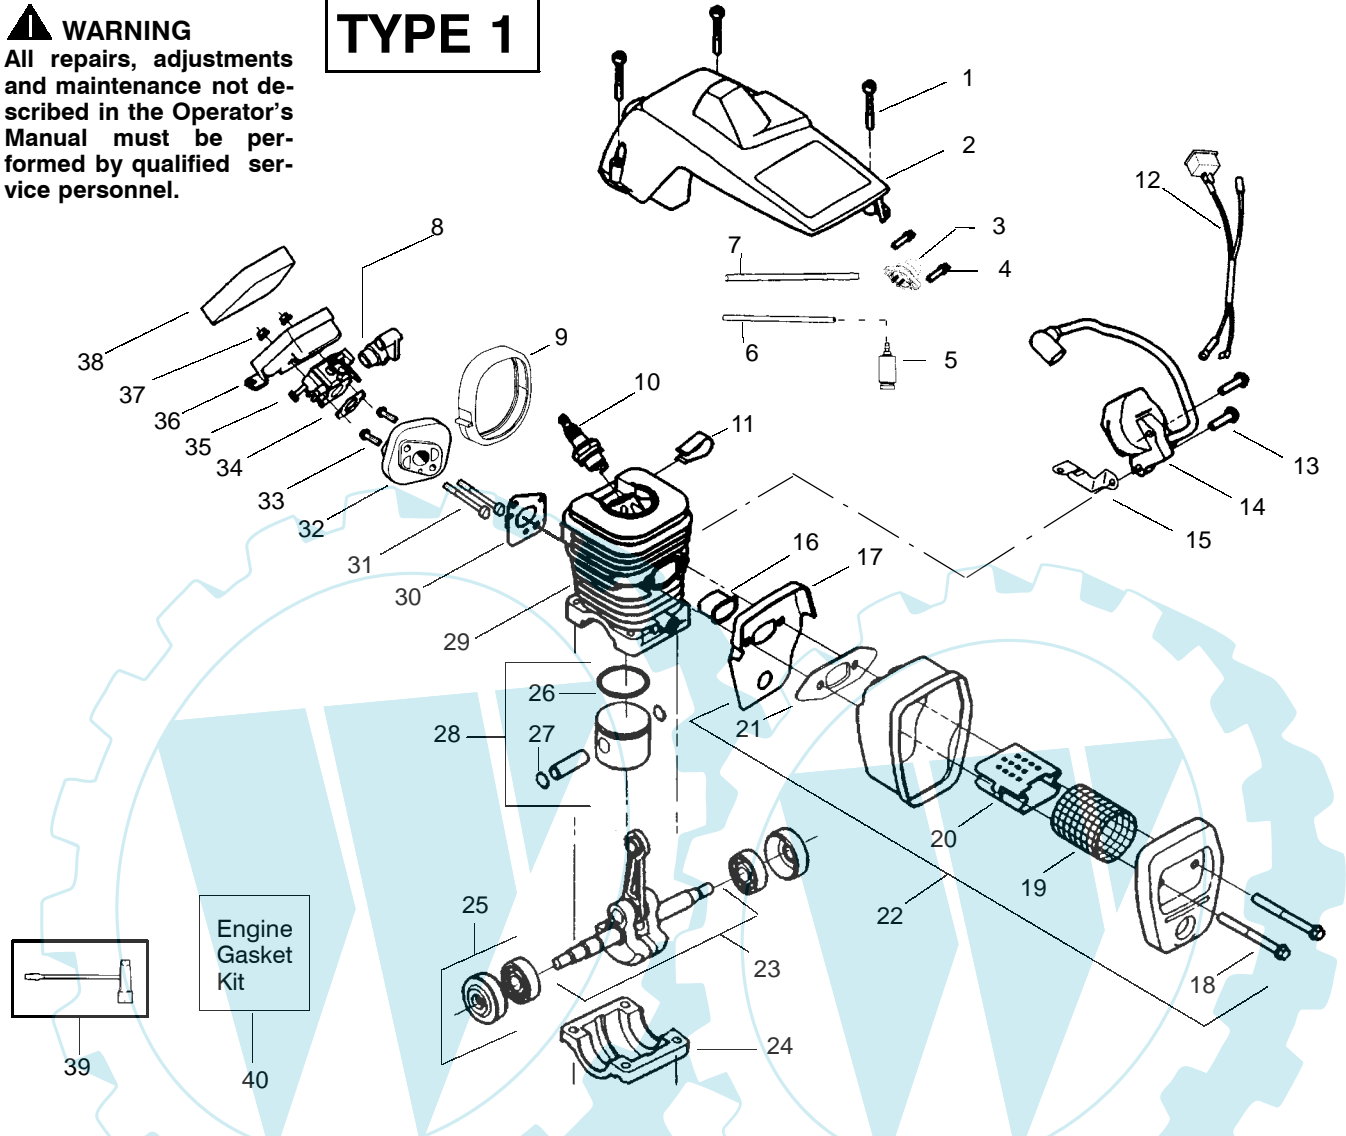

PARTS LIST NO. 530087882		McCULLOCH. PARTS LIST	CHAIN SAW MODEL(S) MAC CAT 335, 435, 440	
DATE 5/12/03	Replaces 87882 - 11/27/02		Note: Illustration may differ from actual model due to design changes	PAGE NO. 5

WARNING
All repairs, adjustments and maintenance not described in the Operator's Manual must be performed by qualified service personnel.

TYPE 1

Ref.	Part No.	Description	Ref.	Part No.	Description	Ref.	Part No.	Description
1.	530016153	Screw	19.	530036103	Screen-Spark	36.	530047604	Housing-Air Filter
2.	530055460	Shield-Cylinder	20.	530037813	Diffuser-Muffler	37.	530016101	Nut
3.	530047213	Assy-Air Purge	21.	530069608	Gasket-Muffler (kit)	38.	530037793	Air Filter - Foam
4.	530015780	Screw	22.	530047207	Assy-Muffler (Incl. 17-21)	39.	530031135	Wrench-Bar
5.	530095646	Assy-Fuel Pick-up	23.	530047062	Assy-Crankshaft	40.	530069608	Kit-Engine Gasket (incl. 34,30,21)
6.	530069247	Kit-Line Purge/Carb. (Small Dia)	24.	530037935	Cap-Crankcase			
7.	530069216	Kit-Line Purge/Tank (large line)	25.	530056363	Assy-Seal & Bearing			
8.	530049244	Grommet-Carb Adjust.	26.	530029805	Ring-Piston			
9.	530054144	Seal-Carb Adapter	27.	530015697	Retainer - Piston Pin			
10.	952030150	Spark Plug (RCJ-7Y)	28.	530069604	Kit-Piston - (incl. 26-27)			
11.	530016136	Clip-High Tension Lead	29.	530069606	Kit-Cylinder			
12.	530049117	Assy-Wire Harness (Includes switch)	30.	530069608	Gasket-Carb. Adapter (kit)			
13.	530015814	Screw	31.	530016187	Screw		530088226	Manual- (Scan)
14.	530039167	Module-Ignition	32.	530049700	Carb. Adapter		530088160	Manual - (Euro I)
15.	530047442	Strap-Ground	33.	530016386	Screw		530088161	Manual - (Euro II)
16.	530037652	Insulator-Heat	34.	530069608	Carb. Gasket (kit)		530054781	Decal-Warning
17.	530049870	Back Plate-Muffler	35.	---	Kit-Carburetor (WT-391)		530038478	Cap-limiter low(tan)
18.	530016132	Screw		530069722			530038479	Cap-limiter high(brn)
								Not Shown

✓ = NEW PART NUMBER FOR THIS IPL

* = REFER TO THE SERVICE REFERENCE INDICATED FOR MORE INFORMATION. (LOCATED AT END OF IPL)