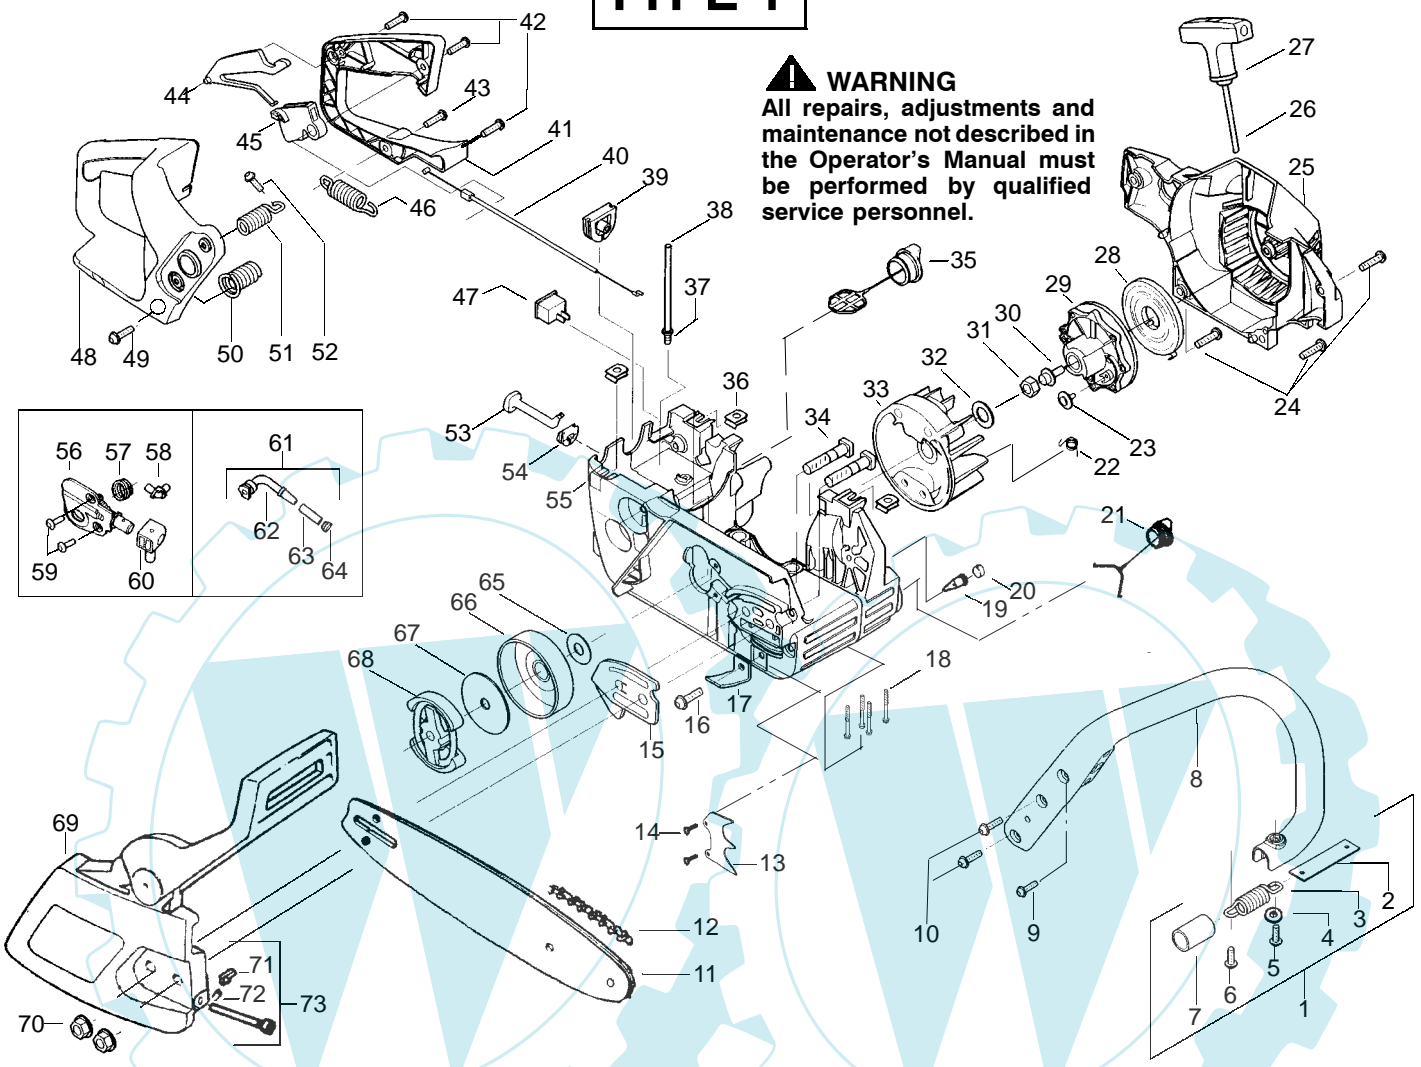

PARTS LIST NO. 530087882		McCULLOCH. PARTS LIST	CHAIN SAW MODEL(S) MAC CAT 335, 435, 440	
DATE 5/12/03	Replaces 87882 - 11/27/02		Note: Illustration may differ from actual model due to design changes	PAGE NO. 1

TYPE 1

⚠ WARNING
All repairs, adjustments and maintenance not described in the Operator's Manual must be performed by qualified service personnel.

Ref.	Part No.	Description	Ref.	Part No.	Description	Ref.	Part No.	Description
1.	530047963	Assy.-Isolator	27.	530056402	Handle-Starter	53.	530047605	Knob-Choke
2.	530047608	Strap-Limiter	28.	530027531	Spring-Recoil	54.	530049005	Grommet-Knob
3.	530042082	Spring-Isolator	29.	530037817	Pulley-Starter	55.	530056597	Assy-Chassis (incl. 19-21,34-36)
4.	530015123	Washer	30.	530015920	Screw	56.	530071259	Kit-Oil Pump (Incls. 57,58,60)
5.	530016018	Screw	31.	530016134	Nut-Flywheel	57.	530037820	Gear-Worm Spring
6.	530015843	Screw	32.	530015127	Washer-Flywheel	58.	530049477	Elbow-Oil Pickup
7.	530036142	Sleeve-AV Spring	33.	530039209	Assy-Flywheel	59.	530016064	Screw
8.	530047583	Handle-Front	34.	530016133	Bolt-Bar	60.	530019206	Seal Block
9.	530015940	Screw	35.	530047192	Assy-Fuel Cap	61.	530047663	Assy-Oil Pickup (Incl. 62-64)
10.	530015814	Screw	36.	530015922	Nut-U-Type	62.	530038373	Pick-up Oiler
11.	530044816	Bar - 14"	37.	530023877	Fitting-fuel line	63.	530037821	Filter-Oil
12.	538029933	Chain 14"	38.	530069216	Kit-Fuel line (large)	64.	530030189	Plug-Oil Filter
13.	530014381	Kit-Assy Spike(incl.14)	39.	530047631	Grommet-Cable	65.	530015907	Washer-Thrust
14.	530015805	Screw	40.	530047602	Cable-Throttle	66.	530047061	Assy.-Clutch Drum w/bearing
15.	530038238	Plate-Bar Mounting	41.	530047581	Cover-Rear Handle	67.	530015611	Washer-Clutch
16.	530015814	Screw	42.	530015906	Screw	68.	530014949	Assy. Clutch
17.	530029850	Chain Catcher	43.	530015886	Screw	69.	530054736	Assy-Chain Brake
18.	530016132	Screw	44.	530036098	Lockout-Throttle	70.	530015917	Nut-Bar Mounting
19.	530026119	Check Valve	45.	530036097	Trigger-Throttle	71.	530015826	Pin-Retainer
20.	530038264	Plug-Bronze Vent	46.	530042082	Spring	72.	530038593	Retainer
21.	530010846	Assy-Oil Cap	47.	530069572	Kit-Switch	73.	530069611	Kit-Bar Adjust
22.	530023817	Spring-Starter Dog	48.	530047582	Handle - Rear			
23.	530016080	Screw	49.	530015814	Screw			
24.	530015892	Screw	50.	530053274	Assy. Isolator - lower			
25.	530054175	Housing-Fan	51.	530071385	Kit-Isolator (Upper)			
26.	530069232	Kit-Rope	52.	530015875	Screw			

↗ = NEW PART NUMBER FOR THIS IPL   * = REFER TO THE SERVICE REFERENCE INDICATED FOR MORE INFORMATION. (LOCATED AT END OF IPL)