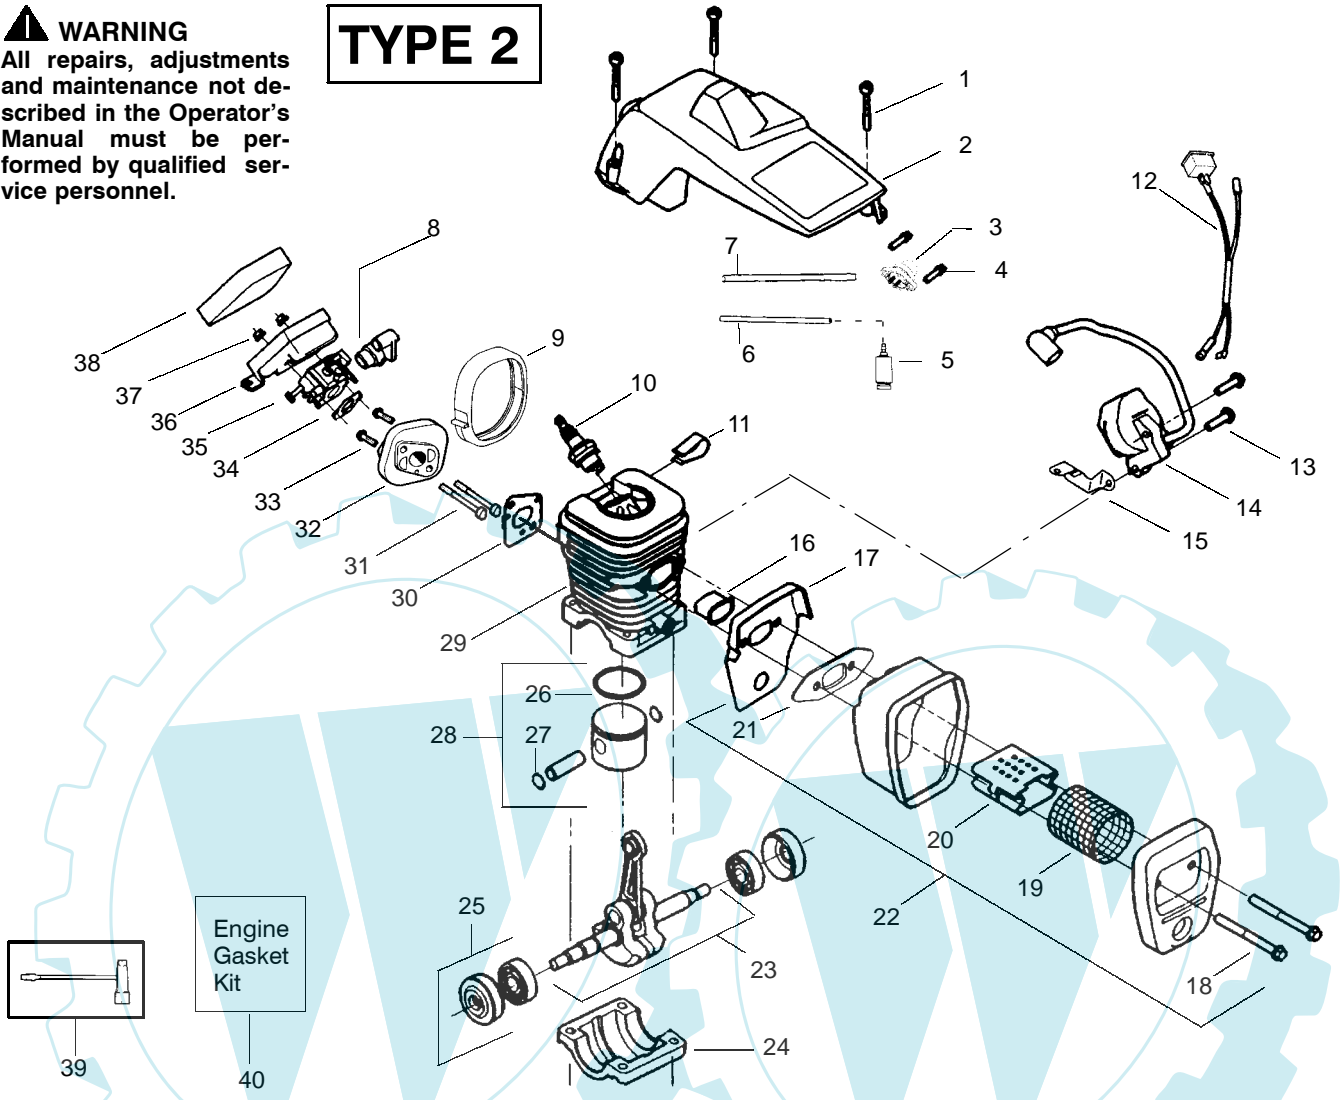

PARTS LIST NO. 530087882		McCULLOCH. PARTS LIST	CHAIN SAW MODEL(S) MAC CAT 335, 435, 440	
DATE 5/12/03	Replaces 87882 - 11/27/02		Note: Illustration may differ from actual model due to design changes	PAGE NO. 6

WARNING
All repairs, adjustments and maintenance not described in the Operator's Manual must be performed by qualified service personnel.

TYPE 2

Ref.	Part No.	Description	Ref.	Part No.	Description	Ref.	Part No.	Description
1.	530016153	Screw	19.	530036103	Screen-Spark	36.	530047604	Housing-Air Filter
2.	530056966	Shield-Cylinder	20.	530037813	Diffuser-Muffler	37.	530016101	Nut
3.	530047213	Assy-Air Purge	21.	530069608	Gasket-Muffler (kit)	38.	530037793	Air Filter - Foam
4.	530015780	Screw	22.	530047207	Assy-Muffler (Incl. 17-21)	39.	530031135	Wrench-Bar
5.	530095646	Assy-Fuel Pick-up	23.	530047062	Assy-Crankshaft	40.	530069608	Kit-Engine Gasket (incl. 34,30,21)
6.	530069247	Kit-Line Purge/Carb. (Small Dia)	24.	530037935	Cap-Crankcase			
7.	530069216	Kit-Line Purge/Tank (large line)	25.	530056363	Assy-Seal & Bearing			
8.	530049244	Grommet-Carb Adjust.	26.	530038729	Ring-Piston			
9.	530054144	Seal-Carb Adapter	27.	530015697	Retainer - Piston Pin			
10.	952030150	Spark Plug (RCJ-7Y)	28.	530071408	Kit-Piston - (incl. 26-27)			
11.	530016136	Clip-High Tension Lead	29.	530012411	Cylinder			
12.	530049117	Assy-Wire Harness (includes switch)	30.	530069608	Gasket-Carb. Adapter (kit)			Not Shown
13.	530015814	Screw	31.	530016187	Screw	↗	530163664	Manual- (Scan)
14.	530039167	Module-Ignition	32.	530049700	Carb. Adapter	↗	530163665	Manual - (Euro I)
15.	530047442	Strap-Ground	33.	530016386	Screw	↗	530163666	Manual - (Euro II)
16.	530037652	Insulator-Heat	34.	530069608	Carb. Gasket (kit)		530054781	Decal-Warning
17.	530049870	Back Plate-Muffler	35.	---	Kit-Carburetor (WT-391)		530038478	Cap-limiter low(tan)
18.	530016132	Screw		530069722			530038479	Cap-limiter high(brn)

↗ = NEW PART NUMBER FOR THIS IPL

★ = REFER TO THE SERVICE REFERENCE INDICATED FOR MORE INFORMATION. (LOCATED AT END OF IPL)