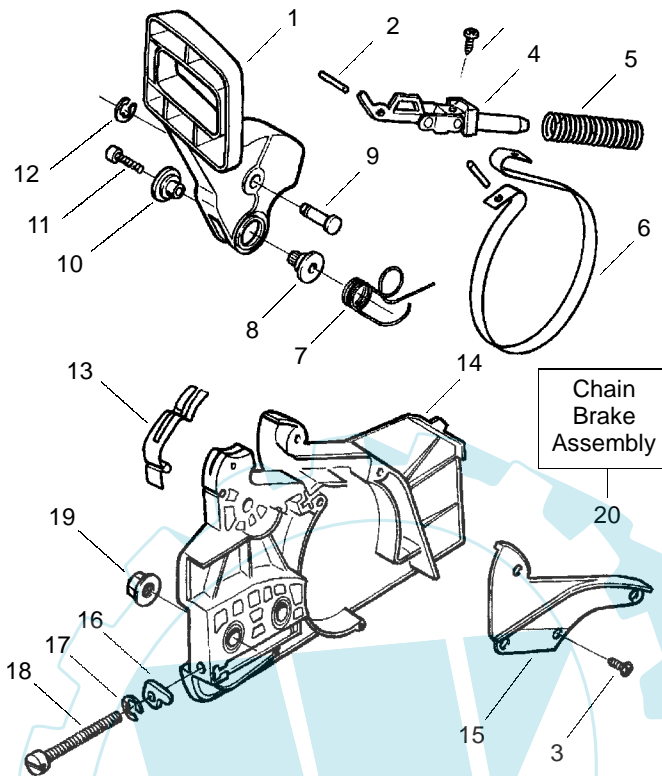

✓ = NEW PART NUMBER FOR THIS IPL      ★ = REFER TO THE SERVICE REFERENCE INDICATED FOR MORE INFORMATION. (LOCATED AT END OF IPL)

PARTS LIST NO. <b>530087882</b>		<b>McCULLOCH. PARTS LIST</b>	CHAIN SAW MODEL(S) <b>MAC CAT 335, 435, 440</b>
DATE <b>5/12/03</b>	Replaces 87882 - 11/27/02		<b>Note:</b> Illustration may differ from actual model due to design changes

**Carburetor Assembly – WT-391 – #530069722**

Ref.	Part No.	Description
1.	530038479	Limiter Cap-High
2.	530038478	Limiter Cap-Low
3.	530069826	Carburetor Repair Kit (KIT= Indicates Contents) & Includes Limiter Caps
4.	530069844	Gasket/Diaphragm Kit (● = Indicates Contents)

Ref.	Part No.	Description
1.	530071347	Actuating Lever
2.	530015913	Spring Pin
3.	530015911	Screw
4.	530054741	Front & Rear Link Ass'y.
5.	530016237	Spring Compression
6.	530052232	Brake Band
7.	530015910	Handguard Spring
8.	530049075	Journal-Right
9.	530029879	Pivot Pin
10.	530029881	Journal-Left
11.	530016384	Screw
12.	530038593	Retainer
13.	530029878	Position Spring
14.	530054747	Clutch Cover
15.	530038679	Chain Brake Cover
16.	530015826	Bar Adjusting Pin
17.	530038593	Retainer
18.	530016110	Screw-Bar Adjusting
19.	530015917	Nut
20.	530054736	Chain Brake Assembly